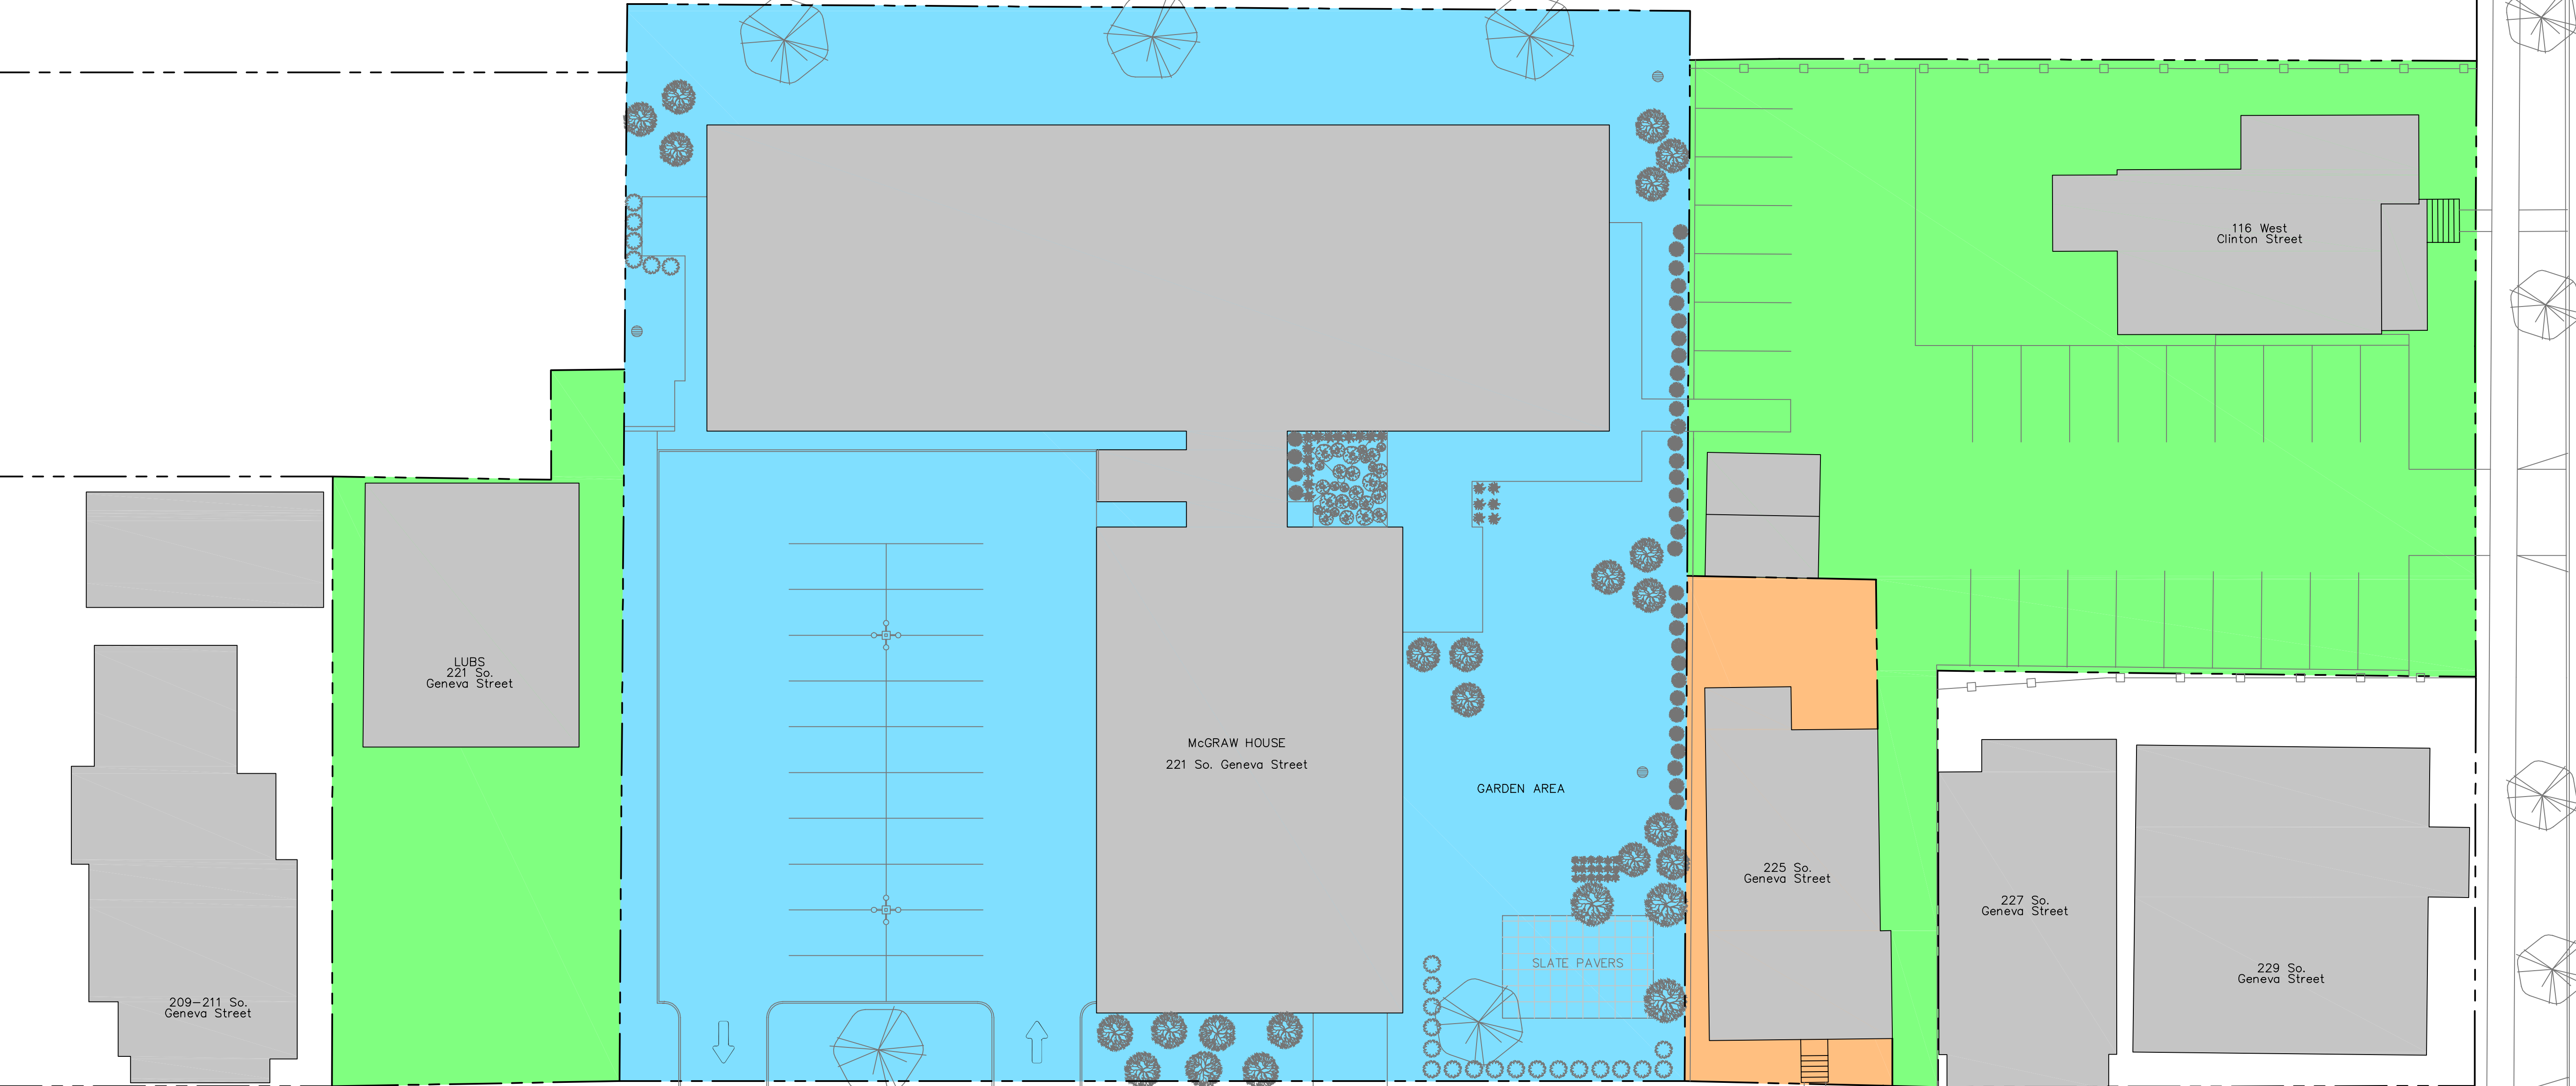

EXISTING CONDITIONS
PROPERTY OWNERSHIP

1/16" = 1'-0"

- MCGRAW HOUSE
- LUBS
- PATHSTONE (OPTION)

WEST CLINTON STREET

301 So. Geneva Street

SOUTH GENEVA STREET